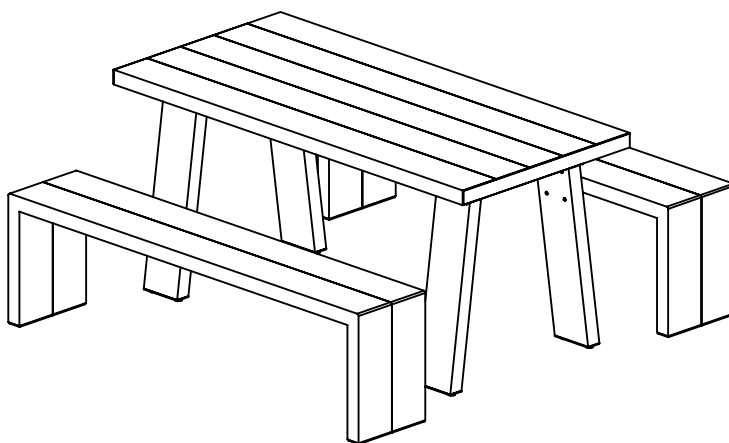

TRESTLE TABLE- outside

Jennifer Newman

Materials:

Polyester powder-coated aluminium.

Optional Extras:

Non-standard colours.

In-frame weighting.

Warranty:

Please be careful when removing wrapping to avoid sharp implements damaging the surface.

Dimensions & Weight

All dimensions in mm.

W	D	H	kg
Table			
1600	760	750	40
2400	760	750	75

W	D	H	kg
Bench			
1600	305	450	18
1100	305	450	15