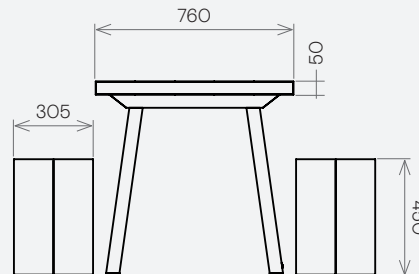

Please be careful when removing wrapping to avoid sharp implements damaging the surface.

Dimensions & Weight

All dimensions in mm.

W	D	H	kg
Table			
1600	760	750	40
2400	760	750	75

W	D	H	kg
Bench			
1600	305	450	18
1100	305	450	15