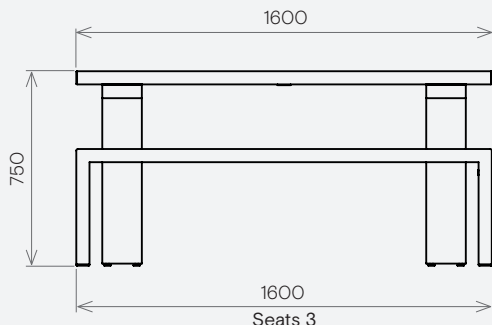

Please be careful when removing wrapping to avoid sharp implements damaging the surface.

Dimensions & Weight

All dimensions in mm.

W	D	H	kg
Table			
1600	760	750	40
2400	760	750	75

W	D	H	kg
Bench			
1600	305	450	18
1100	305	450	15