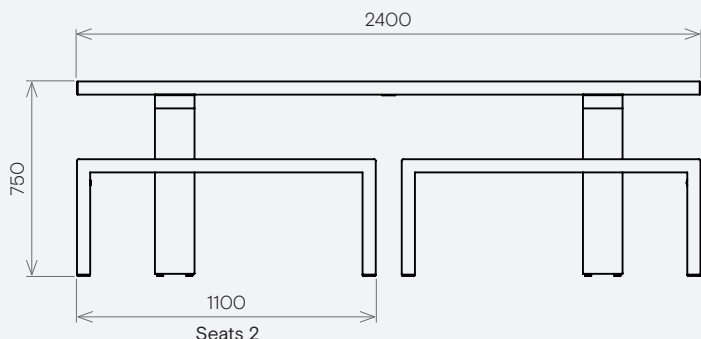

Please be careful when removing wrapping to avoid sharp implements damaging the surface.

Dimensions & Weight

All dimensions in mm.

W	D	H	kg
Table			
1600	760	750	40
2400	760	750	75

W	D	H	kg
Bench			
1600	305	450	18
1100	305	450	15