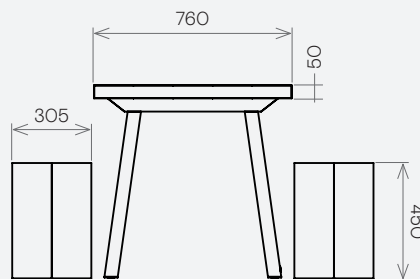

Please be careful when removing wrapping to avoid sharp implements damaging the surface.

Dimensions & Weight

All dimensions in mm.

W	D	H	kg
Table			
1600	760	750	40
2400	760	750	75

W	D	H	kg
Bench			
1600	305	450	18
1100	305	450	15